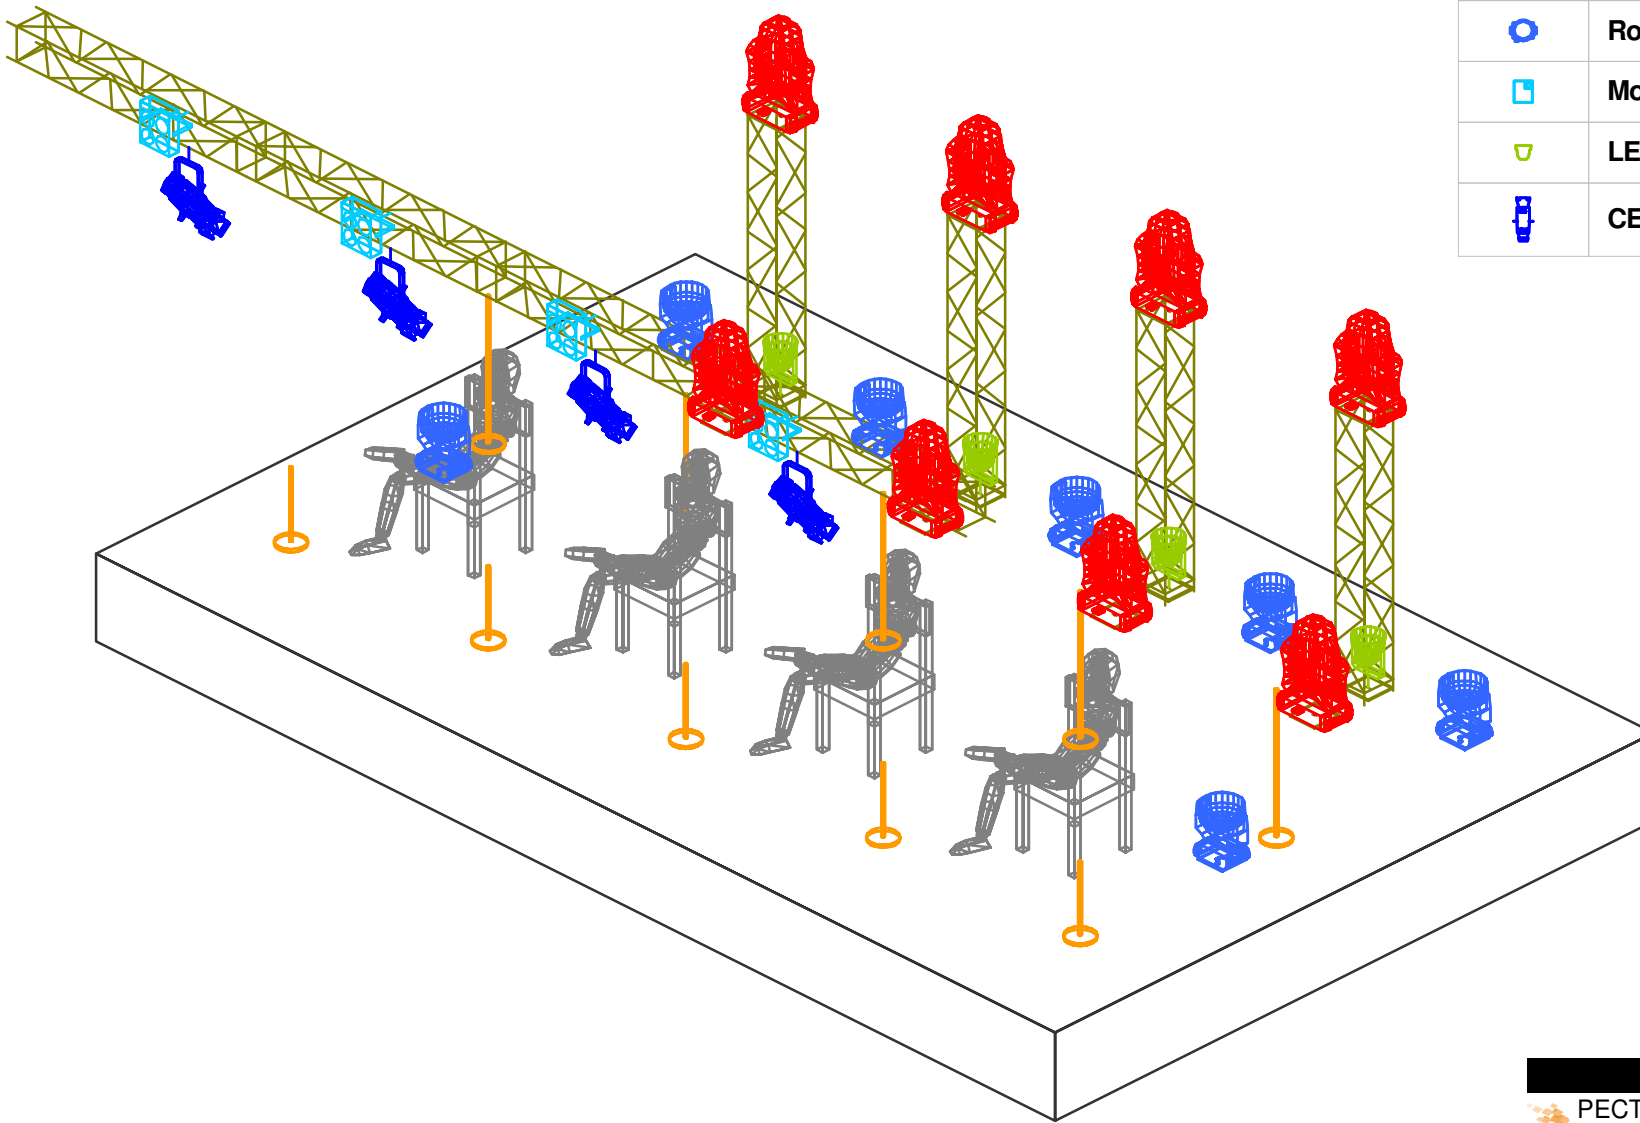

PECTUS Kolędy 2022

Symbol	Name	Count	Notes
	MAC Quantum Profile	8	Basic
	Robin LEDWash 800	7	Mode 1
	Molefay Four Light	4	---
	LED PAR RGBW	4	Mode 4ch
	CE Source 4 750	4	---

 PECTUS Kolędy 2022 

Show Credits