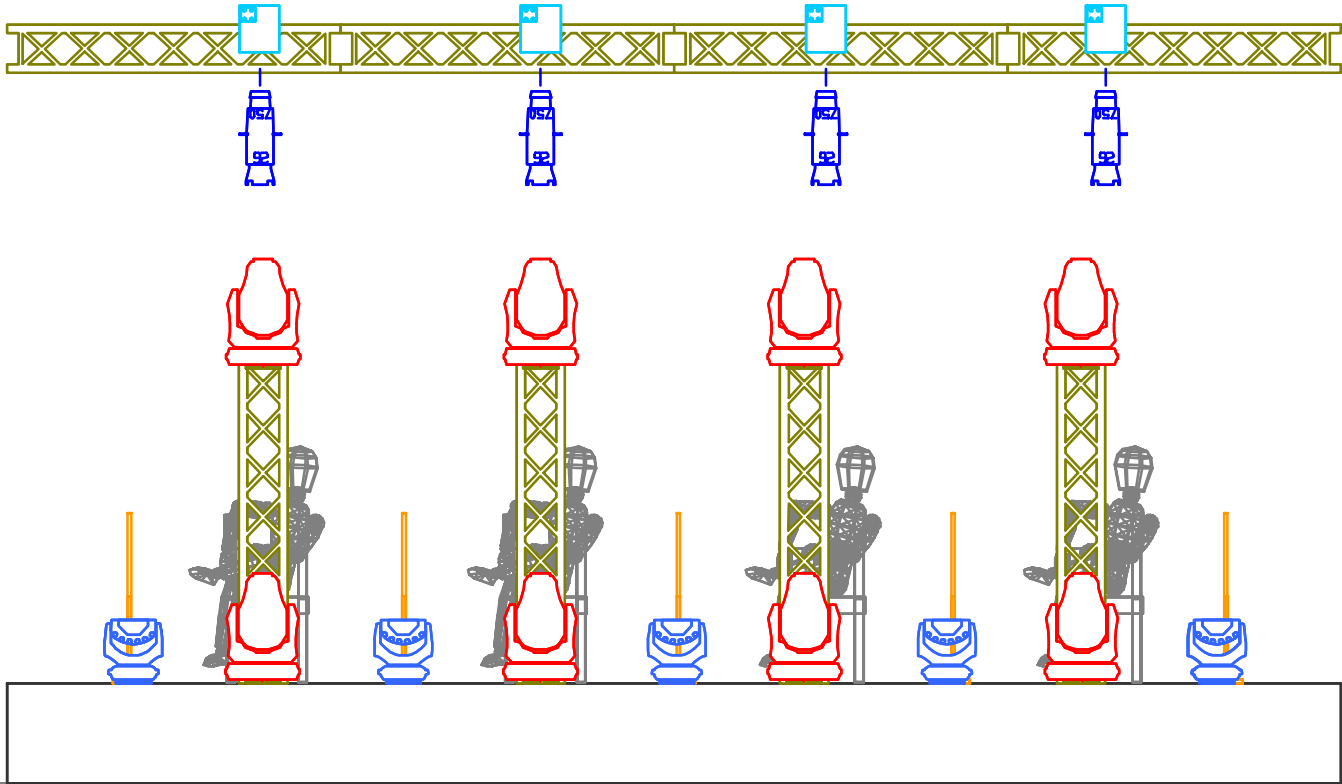

PECTUS Kolędy 2022

Symbol	Name	Count	Notes
	MAC Quantum Profile	8	Basic
	Robin LEDWash 800	7	Mode 1
	Molefay Four Light	4	---
	LED PAR RGBW	4	Mode 4ch
	CE Source 4 750	4	---

PECTUS Kolędy 2022

Show Credits	Lighting Designer:	Kajetan Gostomski
	LD Phone:	790-232-119
	LD Mail:	kajetangostomski@gmail.com
Copyright Kajetan Gostomski © 2016		

Show Credits